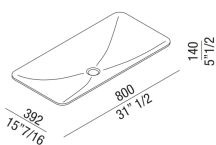

Washbasins Ottocento 002
ACER0899LZ

Benedini Associati, 2009

Built-in washbasin

Finishes

White

Rectangular built-in washbasin in white Cristalplant®, without tap hole and overflow. Designed for waste .MET0563.
 Materials used: Cristalplant® biobased.

Width:	80.0 cm	31"1/2 inches
Height:	14.0 cm	5"1/2 inches
Depth:	39.2 cm	15"1/16 inches
Weight:	7.0 kg	15 lbs
Packaging measurements:	43 x 82 x 18 cm	16"7/8 x 32"2/8 x 7"1/8 inches
Weight with packaging:	10.0 kg	22 lbs