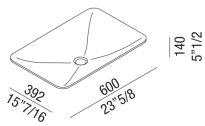

Washbasins Ottocento 001
ACER0899Z

Benedini Associati, 2008

Built-in washbasin

Finishes

White

Rectangular built-in washbasin in white Cristalplant®, without tap hole and overflow. Designed for waste .MET05635.

Materials used: Cristalplant® biobased.

Width:	60.0 cm	23"5/8 inches
Height:	14.0 cm	5"7/16 inches
Depth:	39.2 cm	15"3/8 inches
Weight:	6.0 kg	13 lbs
Packaging measurements:	43 x 62 x 18 cm	16"7/8 x 24"3/8 x 7"1/8 inches
Weight with packaging:	9.0 kg	20 lbs