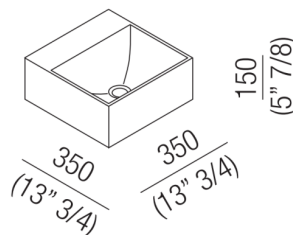

Washbasins Handwash
ACER09940RZ

Benedini Associati, 2010

Independent washbasin without tap holes

Finishes

White

White Cristalplant® biobased square handbasin, available with or without tap hole, without overflow. Fixing kit included. Model with side storage shelf also available. Designed for waste .MET0563.

Materials used: Cristalplant® biobased.

Width:	35.0 cm	13"3/4 inches
Height:	15.0 cm	5"7/8 inches
Depth:	35.0 cm	13"3/4 inches
Weight:	18.0 kg	40 lbs
Packaging measurements:	40 x 40 x 20 cm	15"6/8 x 15"6/8 x 7"7/8 inches
Weight with packaging:	21.0 kg	46 lbs