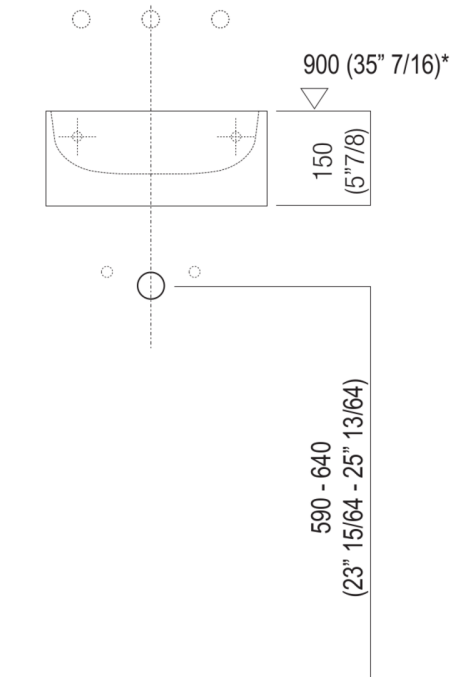

Materials used: Cristalplant® biobased.

Width:	35.0 cm	13"3/4 inches
Height:	15.0 cm	5"7/8 inches
Depth:	35.0 cm	13"3/4 inches
Weight:	18.0 kg	40 lbs
Packaging measurements:	40 x 40 x 20 cm	15"6/8 x 15"6/8 x 7"7/8 inches
Weight with packaging:	21.0 kg	46 lbs

Main dimensions

Installation notes

Scarico per sifone a bottiglia
Drain for bottle trap

*h.consigliata / advised h.

Installation notes

Scarico per sifone ad incasso
Drain for concealed waste trap

*h.consigliata / advised h.

Installation notes

Scarico per sifone ad incasso e piletta con canotto fisso
Drain for concealed waste trap with not adjustable pipe

*h.consigliata / advised h.

Tap position, recommended height

POSIZIONE RUBINETTERIA / TAP POSITION