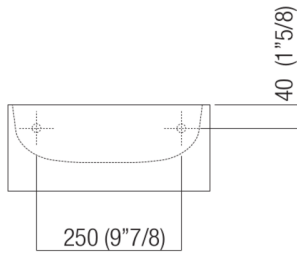

Materials used: Cristalplant® biobased.

Width:	35.0 cm	13"3/4 inches
Height:	15.0 cm	5"7/8 inches
Depth:	35.0 cm	13"3/4 inches
Weight:	18.0 kg	40 lbs
Packaging measurements:	40 x 40 x 20 cm	15"6/8 x 15"6/8 x 7"7/8 inches
Weight with packaging:	21.0 kg	46 lbs

Main dimensions

Installation notes

Scarico per sifone a bottiglia
Drain for bottle trap

*h.consigliata / advised h.

Installation notes

Scarico per sifone ad incasso
Drain for concealed waste trap

*h.consigliata / advised h.