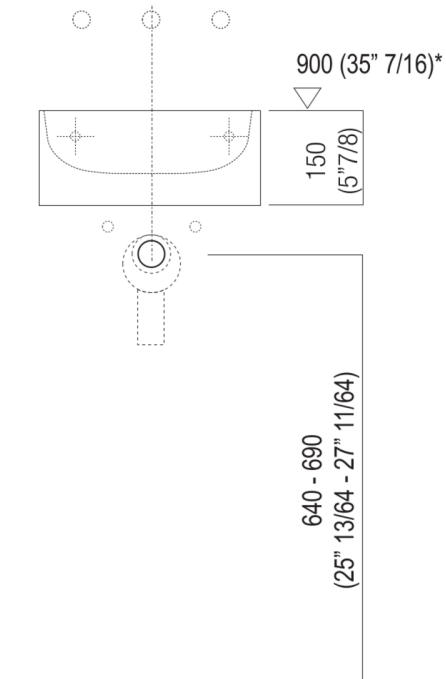

Materials used: Cristalplant® biobased.

Width:	35.0 cm	13"3/4 inches
Height:	15.0 cm	5"7/8 inches
Depth:	35.0 cm	13"3/4 inches
Weight:	18.0 kg	40 lbs
Packaging measurements:	40 x 40 x 20 cm	15"6/8 x 15"6/8 x 7"7/8 inches
Weight with packaging:	21.0 kg	46 lbs

Main dimensions

Installation notes

Scarico per sifone a bottiglia
Drain for bottle trap

*h.consigliata / advised h.

Installation notes

Scarico per sifone ad incasso
Drain for concealed waste trap

*h.consigliata / advised h.

Installation notes

Scarico per sifone ad incasso e piletta con canotto fisso
Drain for concealed waste trap with not adjustable pipe

*h.consigliata / advised h.

Tap position, recommended height

POSIZIONE RUBINETTERIA / TAP POSITION