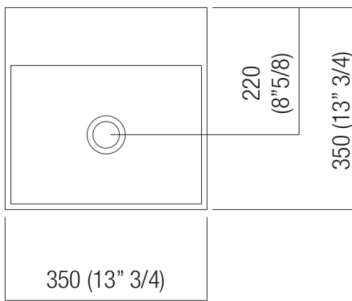

Washbasins Handwash
ACER09940RZ

Benedini Associati, 2010

Independent washbasin without tap holes

Finishes

White

White Cristalplant® biobased square handbasin, available with or without tap hole, without overflow. Fixing kit included. Model with side storage shelf also available. Designed for waste .MET0563.

Materials used: Cristalplant® biobased.

Width:	35.0 cm	13"3/4 inches
Height:	15.0 cm	5"7/8 inches
Depth:	35.0 cm	13"3/4 inches
Weight:	18.0 kg	40 lbs
Packaging measurements:	40 x 40 x 20 cm	15"6/8 x 15"6/8 x 7"7/8 inches
Weight with packaging:	21.0 kg	46 lbs

Main dimensions

Installation notes

Scarico per sifone a bottiglia
Drain for bottle trap

*h.consigliata / advised h.

Installation notes

Scarico per sifone ad incasso
Drain for concealed waste trap

*h.consigliata / advised h.