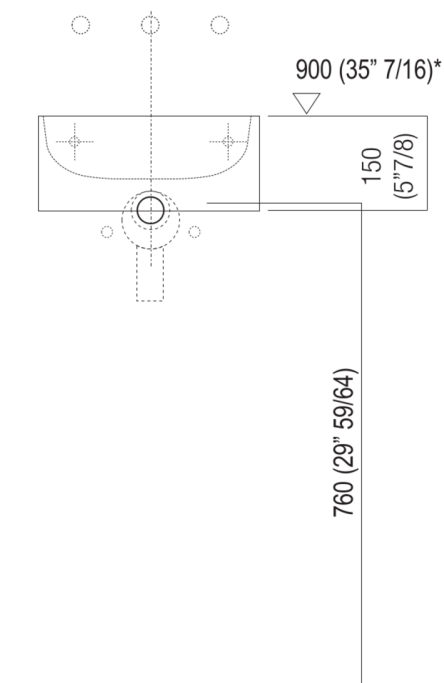

Materials used: Cristalplant® biobased.

Width:	35.0 cm	13"3/4 inches
Height:	15.0 cm	5"7/8 inches
Depth:	35.0 cm	13"3/4 inches
Weight:	18.0 kg	40 lbs
Packaging measurements:	40 x 40 x 20 cm	15"6/8 x 15"6/8 x 7"7/8 inches
Weight with packaging:	21.0 kg	46 lbs

Main dimensions

Installation notes

Scarico per sifone a bottiglia
Drain for bottle trap

*h.consigliata / advised h.

Installation notes

Scarico per sifone ad incasso
Drain for concealed waste trap

*h.consigliata / advised h.

Installation notes

Scarico per sifone ad incasso e piletta con canotto fisso
Drain for concealed waste trap with not adjustable pipe

*h.consigliata / advised h.

Tap position, recommended height

POSIZIONE RUBINETTERIA / TAP POSITION

Altezza consigliata / Recommended height