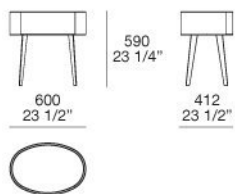

KELLY

EMMANUEL GALLINA (2016)

CDKE1