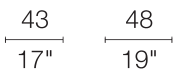

4BI white
polished lacquer

4NE black
polished lacquer

multicolor
polished lacquer

STC1-STC1PC
cm.43x48x46/78h.
inch 17"x19"x18"/30 3/4"h.