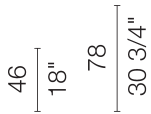

4BI white
polished lacquer

4NE black
polished lacquer

multicolor
polished lacquer

STC1-STC1PC
cm.43x48x46/78h.
inch 17"x19"x18"/30 3/4"h.