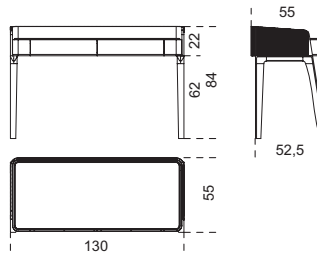

# Soho

Carlo Colombo  
2017

Scrivitoio in massello di frassino tinto nero poro aperto (mod. Layer) con fascia zigrinata a mano. Piano in marmo Calacatta Vagli Oro oppure in cristallo retroverniciato liquirizia nella versione brillante o satinata. Dotato di due cassetti con fondo in pelle scamosciata Grey 020. Parti metalliche in ottone lucido.

Vanity desk in black (mod. Layer) open pore lacquered solid ash with hand-knurled border part. Calacatta Vagli Oro marble or liquorice painted glass top, in the bright or satin version. Supplied with two drawers with suede Grey 020 bottom. Bright brass metal parts.

	<i>Cm</i>	<i>Inches</i>
Piano in marmo Marble top Plateau en marbre Platte aus Marmor	130 x 55 x 84h	51 <sup>1</sup> / <sub>4</sub> " x 21 <sup>3</sup> / <sub>4</sub> " x 33 <sup>1</sup> / <sub>4</sub> "h
Piano in cristallo retroverniciato brillante Bright painted glass top Plateau verre verni brillant Glasplatte glanz lackiert	130 x 55 x 84h	51 <sup>1</sup> / <sub>4</sub> " x 21 <sup>3</sup> / <sub>4</sub> " x 33 <sup>1</sup> / <sub>4</sub> "h
Piano in cristallo retroverniciato satinato Satin painted glass top Plateau verre verni satiné Glasplatte matt lackiert	130 x 55 x 84h	51 <sup>1</sup> / <sub>4</sub> " x 21 <sup>3</sup> / <sub>4</sub> " x 33 <sup>1</sup> / <sub>4</sub> "h
Vaschette portaoggetti Small boxes Boite porte-objet Objekträger	13 x 13 x 4h	5 <sup>1</sup> / <sub>4</sub> " x 5 <sup>1</sup> / <sub>4</sub> " x 4 <sup>3</sup> / <sub>4</sub> "h