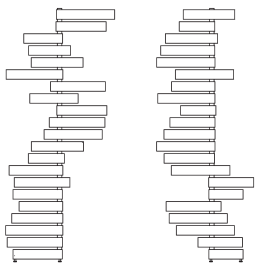

REVOLVING CABINET

REVOLVING CABINET Shiro Kuramata 1970

A completely revolutionary design during its time of conception, this icon cabinet by Shiro Kuramata reflects perfectly the innovative spirit of Cappellini. While completely functional and equipped with 20 revolving drawers, the Revolving Cabinet serves as a sculptural provocation to live beautifully.

red

36
14 1/4"

25
9 3/4"

36 25
14 1/4" 9 3/4"

PC_15
cm.36x25x185h.
inch 14 1/4"x9 3/4"x72 3/4"h.