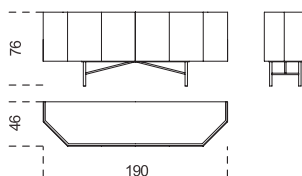

Misty Venice

Artefatto
2017

Madia in legno rivestita in cristallo temperato 6mm decorato con lavorazione manuale ed esclusiva. Basamento ed interno del mobile laccato bronzo patinato. Dotata di ripiano in cristallo extralight 8mm temperato e schienale interno specchiato. Collezione in edizione numerata.

Wooden sideboard covered by 6mm tempered glass decorated by hand with an exclusive treatment. Patinated bronze lacquered base and inside part. Supplied with 8mm extralight tempered glass shelf and mirrored inside glass back. Collection in numbered edition.

Crédence en bois recouvert de verre trempé de 6mm d'épaisseur décorée à la main avec méthode exclusif. Socle et intérieur laqué bronze patiné. Avec étagère en verre extralight trempé de 8mm d'épaisseur et fond intérieur miroité. Collection en édition numérotée.

Holzsideboard mit Glas vorgespannt 6mm mit Dekor in exklusiver Art und Weise verarbeitet umkleidet. Sockel und Innenteile aus Holz bronzefarben patiniert lackiert. Mit Glasboden Extralight vorgespannt 8mm und Innenrückwand verspiegelt. Kollektion in nummerierter Auflage.

Cm

190 x 46 x 76h

Inches

75" x 18 ¹/₄" x 30"h

Supplemento per schienale in cristallo

Extra charge for glass back

Supplément pour fond en verre

Aufpreis für Glasrückwand