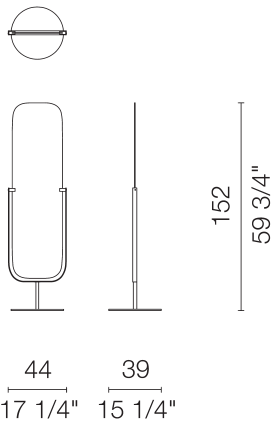

**MIRROR**

## MIRROR Jasper Morrison 1997

Double-sided freestanding mirror with adjustable inclination. Base and frame in satin nickel.

**MI\_1**  
cm.44x39x152h.  
inch 17 1/4"x15 1/4"x59 3/4"h.