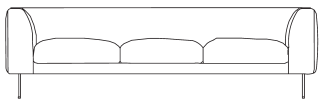

ELAN

ELAN Jasper Morrison 1999

A quintessential Jasper Morrison design, the Elan features many attributes from a relaxing upright seating position, to elegant and clean lines; a perfect balance between comfort and aesthetics.**

Feltro 967 C

Leather Extra 983 G2

435 stainless steel (base)

41
16 1/4"
66
26"

230

90 1/2"

82

32 1/4"

EN_4

cm.230x82x41/66h.

inch 90 1/2"x32 1/4"x16 1/4"/26h.

** Cushions sold separately