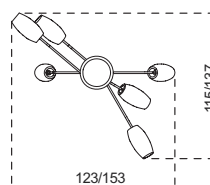

Diantha

Massimo Castagna
2017

Lampada a sospensione a LED (120 Watt). Cristallo soffiato a bocca e verniciato. Parti metalliche in nero bronzato.

Hanging lamp with LED light (120 Watt). Mouth blown and painted glass. Bronzed black metal parts.

Cm

Inches

DH	170 x 110 x 110h	67" x 43 ¹ / ₂ " x 43 ¹ / ₂ "h
DVS	123 x 115 x 120h	48 ¹ / ₂ " x 45 ¹ / ₂ " x 47 ¹ / ₄ "h
DVL	153 x 137 x 237h	60" x 54" x 93 ¹ / ₂ "h