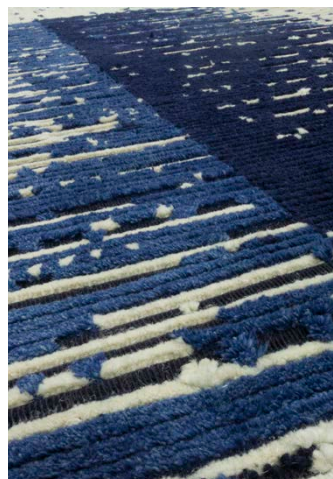

weave: cotton
knot: **himalayan wool**
quality: **OLDIE**

STANDARD MODEL

NOTES

STANDARD MODEL

MATERIAL	PILE	COLOR CODE
WOOL	LP	CK-12
WOOL	CP	CK-12
WOOL	CP	BA-02
WOOL	CP	BD-04

CUSTOM MODEL

MATERIAL	PILE	COLOR CODE
WOOL	LP	-----
WOOL	CP	-----
WOOL	CP	-----
WOOL	CP	-----

STANDARD FRINGES

TYPE	COLOR CODE
<input type="checkbox"/> NO FRINGES	
<input checked="" type="checkbox"/> STANDARD	BA-02
<input type="checkbox"/> KILIM	
<input type="checkbox"/> PERSIAN	
<input type="checkbox"/> BINDING	
<input type="checkbox"/> FLATWEAVE	

*AVAILABLE SHAPES

STANDARD SIZE (cm)

170 X 240
230 X 300
300 X 400

ORDER SIZE (cm)

*FOR DIFFERENT SHAPE PROPORTION
PLEASE CONTACT OUR STYLE OFFICE